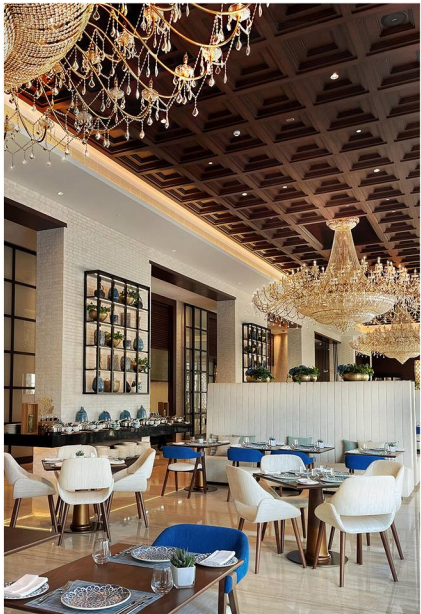

TIMO | Al Jaddaf Rotana Suite Hotel