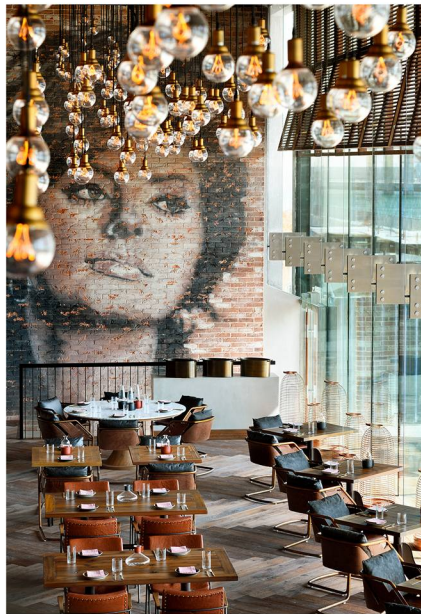

Wa

international  
PASSIONATE ABOUT DESIGN

TIMO | Al Jaddaf Rotana Suite Hotel

BASTA! | St. Regis Downtown Dubai

Brasserie Boulud | Sofitel Dubai The Obelisk

Ribs & Brews | Hilton Dubai Al Habtoor City

STAY by Yannick Alléno | One&Only The Palm