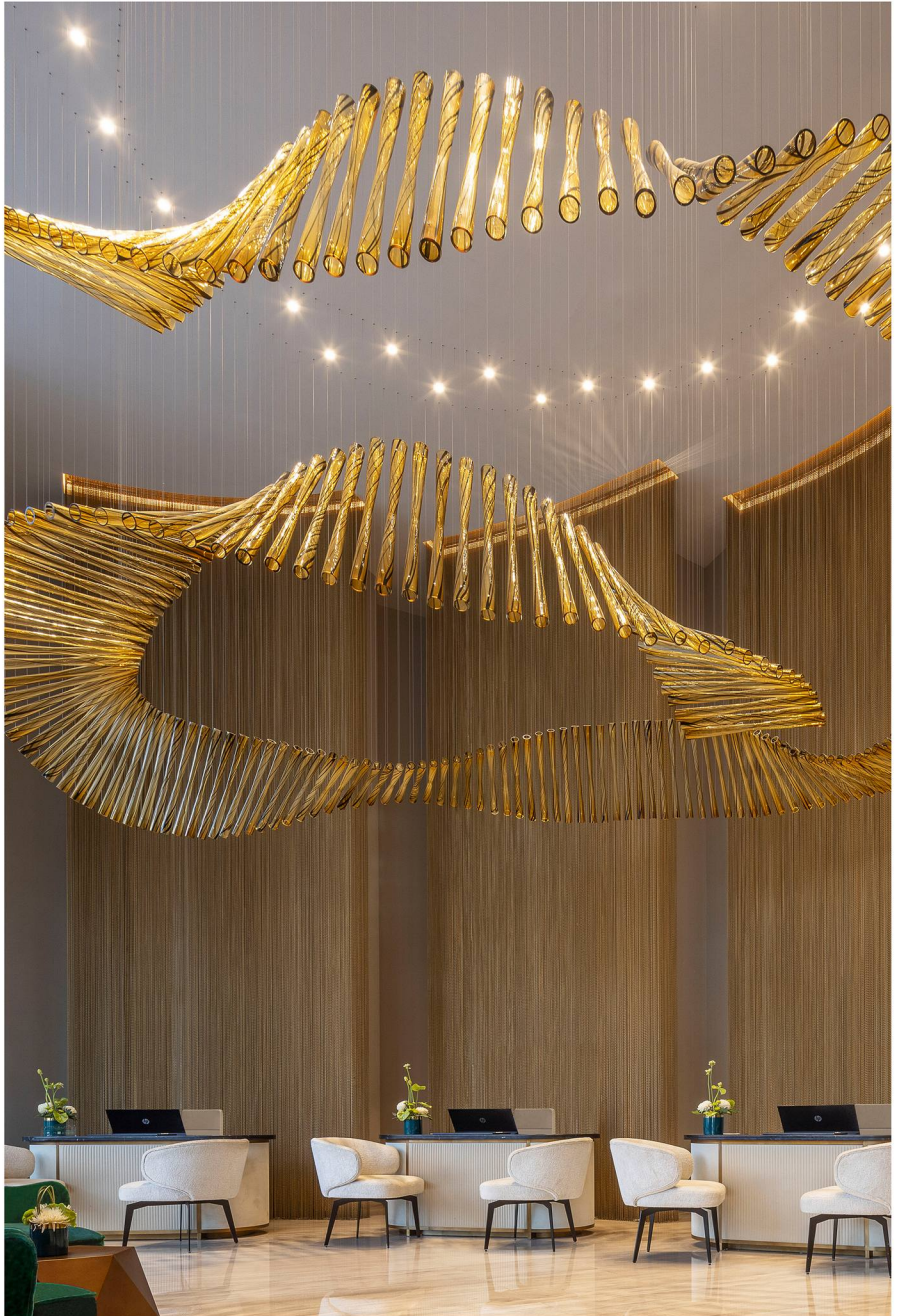

Wa

international  
PASSIONATE ABOUT DESIGN

TIMO | Al Jaddaf Rotana Suite Hotel

BASTA! | St. Regis Downtown Dubai

Brasserie Boulud | Sofitel Dubai The Obelisk

Ribs & Brews | Hilton Dubai Al Habtoor City

STAY by Yannick Alléno | One&Only The Palm