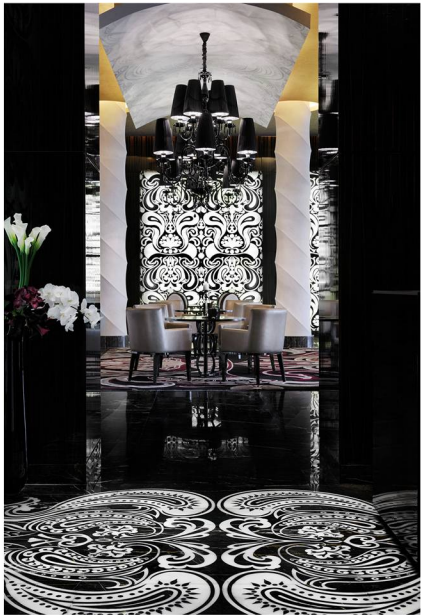

STAY by Yannick Alléno | One&Only The Palm